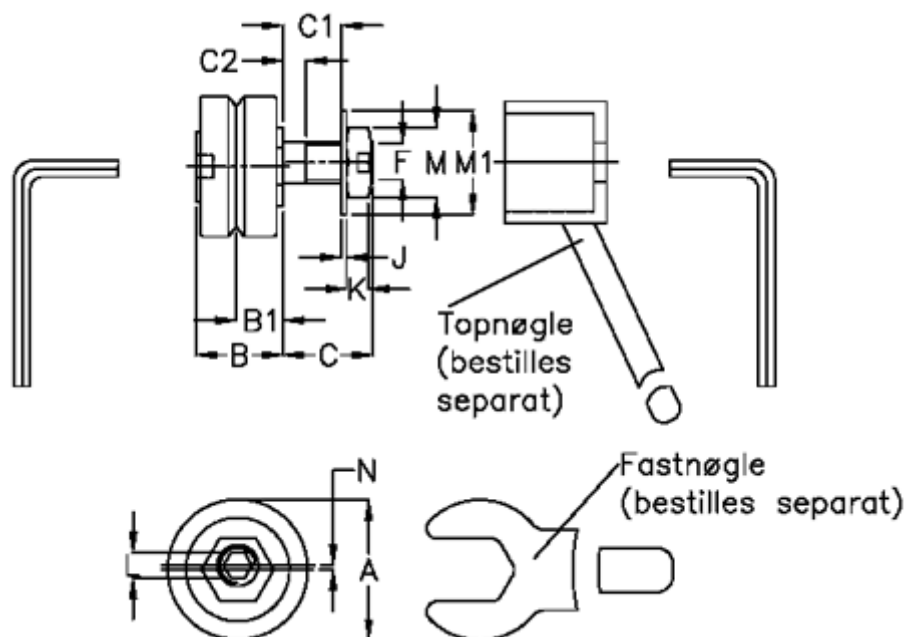

Article number: 057153203412

Description: HEPCO GV3 bearing LJ 34 EDR  
Standard With Long Stud

## Measures

a = 34.0	K = 6.0
B = 21.3	L = 4
B1 = 11.50	M = 17
C = 22.0	M1 = 21
C1 = 14.8	N = 1.00
C2 = 5.9	Weight kg/1000 = 0.120
F = M10 x 1,25	
J = 1.25	